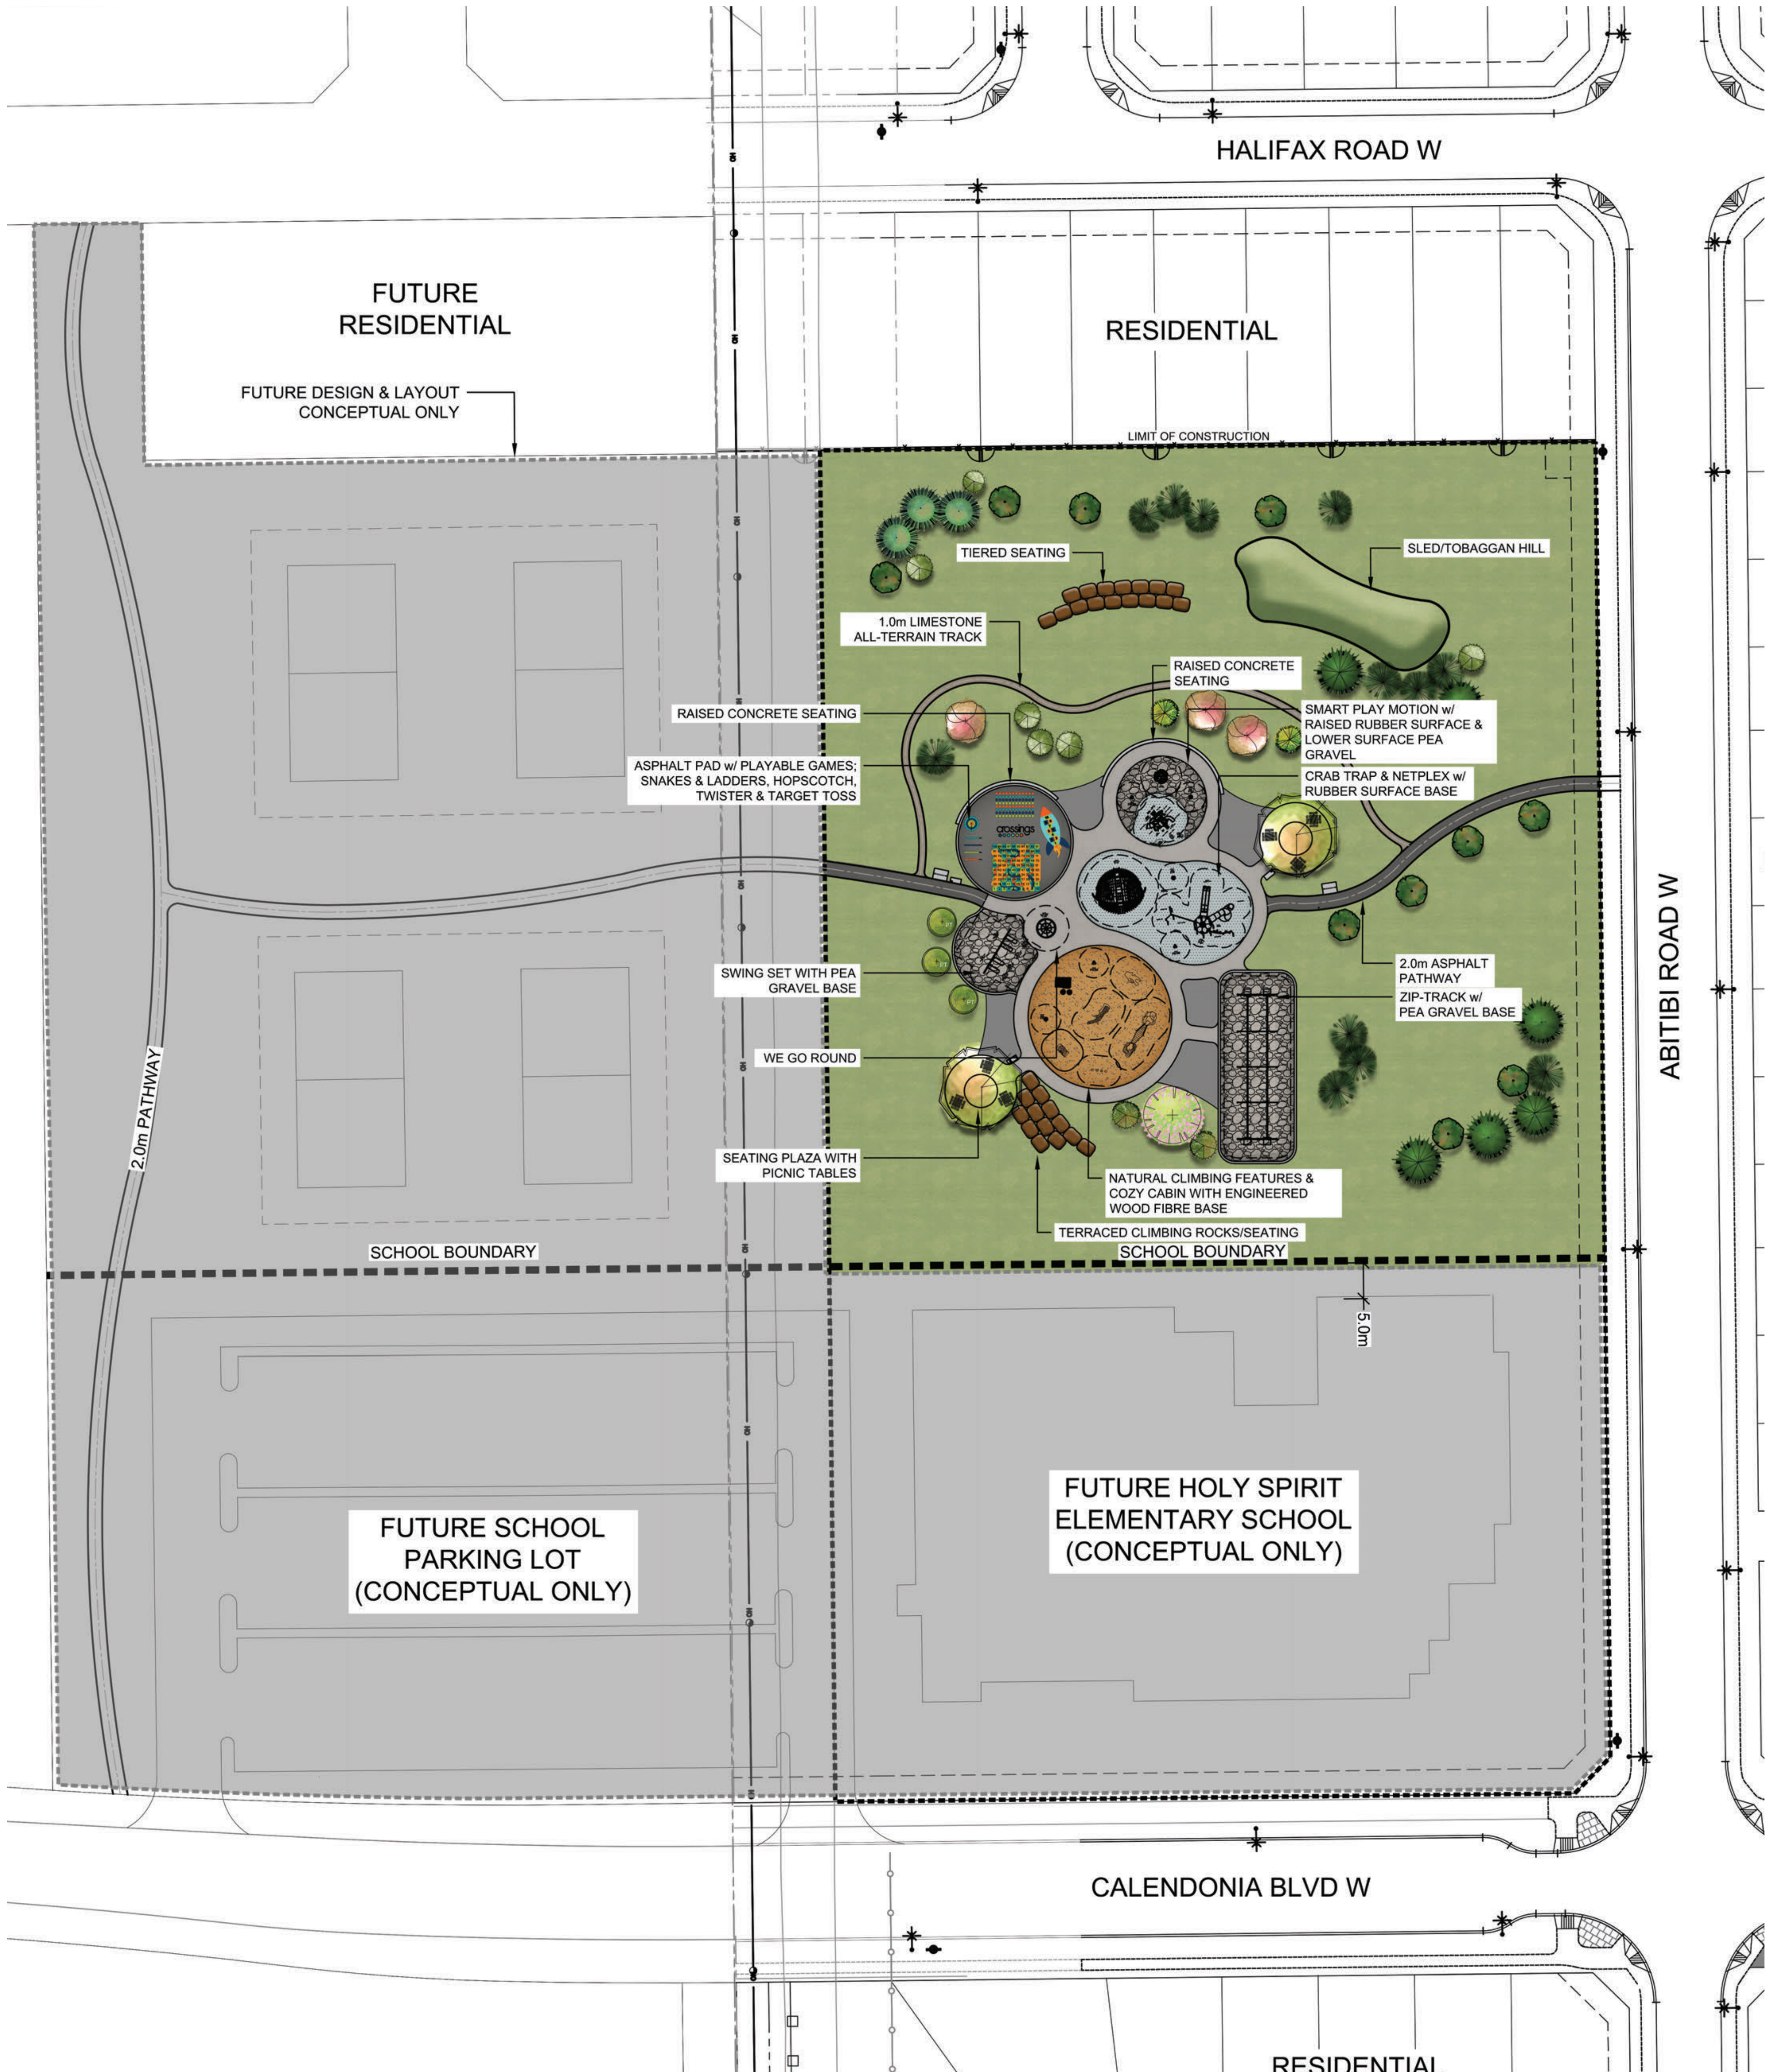

PLAYGROUND DESIGN

RESIDENTIAL

100K+
LETHBRIDGE